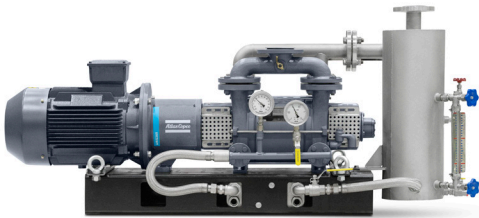

Atlas Copco Vacuum Solutions

Vacuum pumps, systems and service for industrial applications

GHS VSD+ Series

Oil-Sealed Rotary Screw Vacuum Pump with VSD

GHS 350-5400 VSD+
Capacity: 230-2945 ACFM
Ultimate Vacuum: 29.9 in-HgV
Horsepower: 7.5-125 HP

GVS A Series

Oil-Sealed Rotary Vane Vacuum Pump

GVS 16-630 A
Capacity: 11-494 ACFM
Ultimate Vacuum: 29.9 in-HgV
Horsepower: 1.2-25 HP

GVS VSD+ Series

Oil-Sealed Rotary Vane with Built-In VSD

GVS 80-400 VSD+
Capacity: 44 - 224 ACFM
Ultimate Vacuum: 29.9 in-HgV
Horsepower: 3-15 HP

DWS VSD+ Series

Dry Screw Vacuum Pump with Built-In VSD

DWS 450-750 VSD+
Capacity: 265-435 ACFM
Ultimate Vacuum: 29.9 in-HgV
Horsepower: 20-30 HP

DSS Series

Dry Scroll Vacuum Pump

DSS65
Capacity: 42 ACFM
Ultimate Vacuum: 29.8 in-HgV
Horsepower: 2 HP

DWS Series

Dry Screw Vacuum Pumps

DWS 200-500
Capacity: 124-260 ACFM
Ultimate Vacuum: 0.04 – 0.008 Torr
Horsepower: 8.6-20 HP

*Note: Nominal capacity higher
with Booster combinations*

Custom Packaged Systems